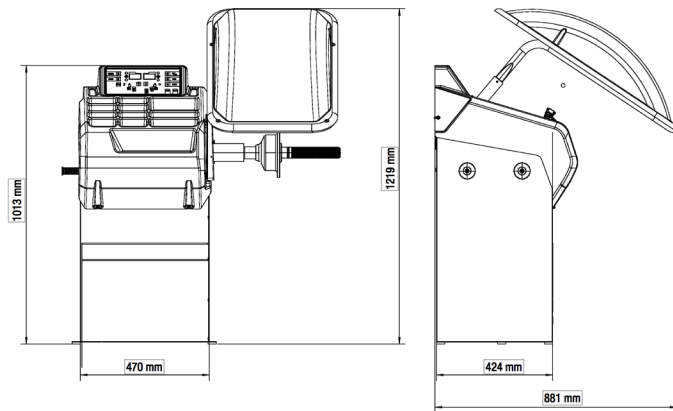

885 WHEEL BALANCER

SPECIFICATIONS

Balancing Modes	5
Behind Spoke Mode	Yes
Wheel Diameter Range	10" - 30"
Wheel Width Range	2" - 16"
Maximum Tire Diameter	Up to 38"
Maximum Tire Weight	130 lbs.
Shaft Diameter	40 mm
Interface	LED Matrix with Soft Touch Keys
Automatic Data Entry	Distance/Diameter/Width
Auto Brake	Yes
Auto Lock	Yes
Auto Start	On Hood Close
Electrical Requirements	110V, 1 ph, 50/60 Hz, 3 amp
Footprint	48"w x 18"d x 35"h
Ship Weight	242 lbs.
Warranty	1 Year Parts, 6 Months Labor
Part Number	800885

EQUIPMENT FOOTPRINT

ACCESSORIES

Included With Purchase

Part Number	Description
8112098	Small A Cone
8112099	Medium B Cone
8112100	Large C Cone
8112101	Light Truck D Cone
8113175	Premium Wheel Weight Hammer
8309011	Calipers
8112103	Hub Nut
8112106	Small Pressure Drum w/Ring
8112421	Short Cone